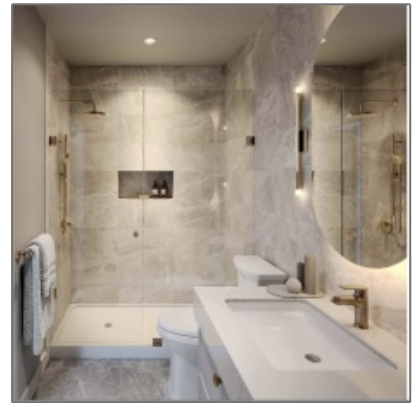

## Basic [Details](#)

Property Type: **Metrotown Condo**

Building Name: **Reign**

Total Floor: **35**

BedRoom: **1 Bd, 2 Bd, 3 Bd**

Size of Homes: **644 - 1333 sq ft**

Interior Space: **533 Sqft**

Bedrooms: **1**